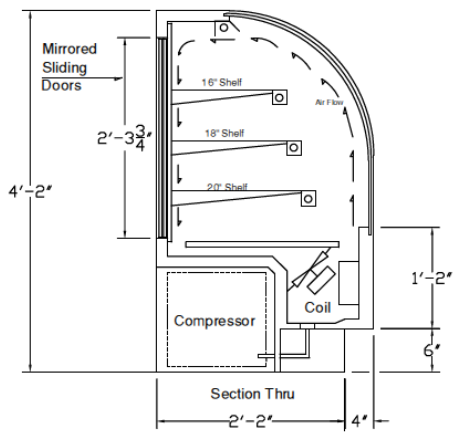

Model # AABCA—R/D

Model # AABCC—R/D

Model # AABCD—R/D

REFRIGERATED BAKERY MERCHANDISERS

30" DEEP

MODEL #	L x D x H	COMPRESSOR	AMPS / 115V	LBS
AABCA/C/D-36-R	36" x 30" x 50"	½ hp	10.97	450
AABCA/C/D-48-R	48" x 30" x 50"	½ hp	11.22	525
AABCA/C/D-60-R	60" x 30" x 50"	½ hp	12.84	650
AABCA/C/D-72-R	72" x 30" x 50"	½ hp	13.00	800

DRY BAKERY MERCHANDISERS

MODEL #	L x D x H	COMPRESSOR	AMPS / 115V	LBS
AABCA/C/D-36-D	36" x 30" x 50"	N/A	1.9	350
AABCA/C/D-48-D	48" x 30" x 50"	N/A	2.1	400
AABCA/C/D-60-D	60" x 30" x 50"	N/A	3.6	475
AABCA/C/D-72-D	72" x 30" x 50"	N/A	4.0	525
AABCA/C/D-96-D	96" x 30" x 50"	N/A	4.6	575

ALSO AVAILABLE 35" DEEP