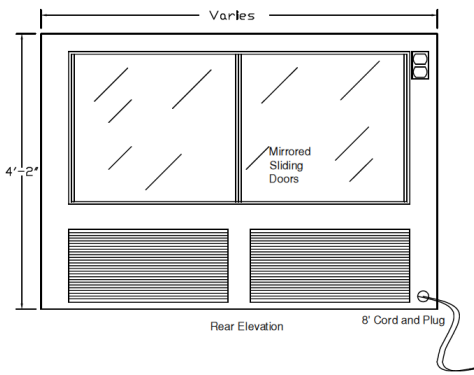

Model # AABCA—R/D

Model # AABCC—R/D

Model # AABCD—R/D

REFRIGERATED BAKERY MERCHANDISERS

30" DEEP

MODEL #	L x D x H	COMPRESSOR	AMPS / 115V	LBS
AABCA/C/D-36-R	36" x 30" x 50"	½ hp	10.97	450
AABCA/C/D-48-R	48" x 30" x 50"	½ hp	11.22	525
AABCA/C/D-60-R	60" x 30" x 50"	½ hp	12.84	650
AABCA/C/D-72-R	72" x 30" x 50"	½ hp	13.00	800