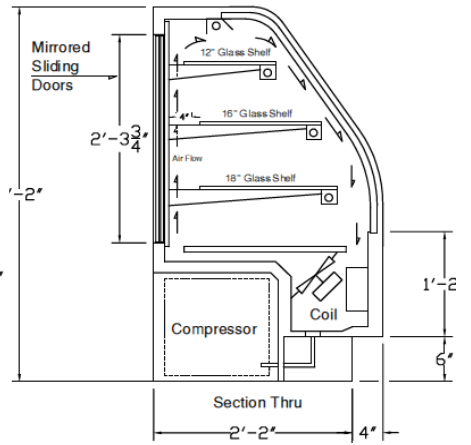

Model # AABCA—R/D

Model # AABCC—R/D

Model # AABCD—R/D

REFRIGERATED BAKERY MERCHANDISERS

30" DEEP

MODEL #	L x D x H	COMPRESSOR	AMPS / 115V	LBS
AABCA/C/D-36-R	36" x 30" x 50"	½ hp	10.97	450
AABCA/C/D-48-R	48" x 30" x 50"	½ hp	11.22	525
AABCA/C/D-60-R	60" x 30" x 50"	½ hp	12.84	650
AABCA/C/D-72-R	72" x 30" x 50"	½ hp	13.00	800

ALSO AVAILABLE 35" DEEP