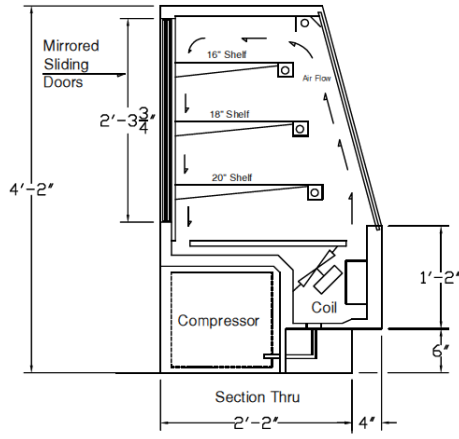

Model # AABCA—R/D

Model # AABCC—R/D

Model # AABCD—R/D

REFRIGERATED BAKERY MERCHANDISERS

30" DEEP

MODEL #	L x D x H	COMPRESSOR	AMPS / 115V	LBS
AABCA/C/D-36-R	36" x 30" x 50"	½ hp	10.97	450
AABCA/C/D-48-R	48" x 30" x 50"	½ hp	11.22	525
AABCA/C/D-60-R	60" x 30" x 50"	½ hp	12.84	650
AABCA/C/D-72-R	72" x 30" x 50"	½ hp	13.00	800

ALSO AVAILABLE 35" DEEP