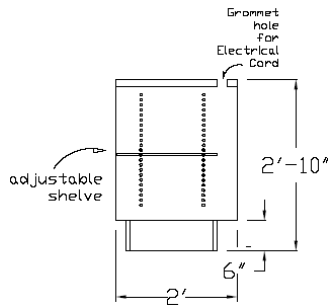

AA Alternative Air

STORE FIXTURES

WWW.AAFIXTURES.COM

CASH WRAPS AND SERVICE COUNTERS

Open w/ Shelf

Doors w/ shelf

Doors, Drawer, w/ Shelf

24" OR 30" DEEP

OPEN BACK W/ ONE ADJUSTABLE SHELF

SIZE

PRICE

| | |
|---|--------------------------|
| 24" WIDE X 34" HIGH | \$450.00 |
| 36" WIDE X 34" HIGH | \$675.00 |
| 48" WIDE X 34" HIGH | \$900.00 |
| 60" WIDE X 34" HIGH | \$1,125.00 |
| <u>BACK DOORS WITH ONE ADJUSTABLE SHELF</u> | |
| 24" WIDE X 34" HIGH | <u>\$570.00</u> |
| 36" WIDE X 34" HIGH | <u>\$855.00</u> |
| 48" WIDE X 34" HIGH | <u>\$1,140.00</u> |
| 60" WIDE X 34" HIGH | <u>\$1,425.00</u> |
| <u>BACK DOORS WITH ONE ADJUSTABLE SHELF & DRAWER</u> | |
| 24" WIDE X 34" HIGH | <u>\$630.00</u> |
| 36" WIDE X 34" HIGH | <u>\$945.00</u> |
| 48" WIDE X 34" HIGH | <u>\$1,260.00</u> |
| 60" WIDE X 34" HIGH | <u>\$1,575.00</u> |