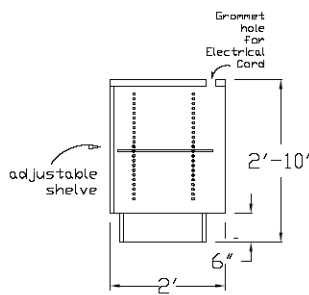

AA Alternative Air

STORE FIXTURES

WWW.AAFIXTURES.COM

CASH WRAPS AND SERVICE COUNTERS

Open w/ Shelf

Doors w/ shelf

Doors, Drawer, w/ Shelf

24" OR 30" DEEP

OPEN BACK W/ ONE ADJUSTABLE SHELF

SIZE

PRICE

| | |
|---|--------------------------|
| 24" WIDE X 34" HIGH | \$450.00 |
| 36" WIDE X 34" HIGH | \$675.00 |
| 48" WIDE X 34" HIGH | \$900.00 |
| 60" WIDE X 34" HIGH | \$1,125.00 |
| <u>BACK DOORS WITH ONE ADJUSTABLE SHELF</u> | |
| 24" WIDE X 34" HIGH | <u>\$570.00</u> |
| 36" WIDE X 34" HIGH | <u>\$855.00</u> |
| 48" WIDE X 34" HIGH | <u>\$1,140.00</u> |
| 60" WIDE X 34" HIGH | <u>\$1,425.00</u> |
| <u>BACK DOORS WITH ONE ADJUSTABLE SHELF & DRAWER</u> | |
| 24" WIDE X 34" HIGH | <u>\$630.00</u> |
| 36" WIDE X 34" HIGH | <u>\$945.00</u> |
| 48" WIDE X 34" HIGH | <u>\$1,260.00</u> |
| 60" WIDE X 34" HIGH | <u>\$1,575.00</u> |