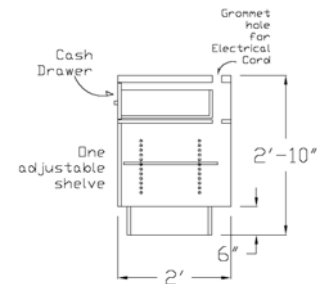

AA Alternative Air

STORE FIXTURES

WWW.AAFIXTURES.COM

CASH WRAPS AND SERVICE COUNTERS

Open w/ Shelf

Doors w/ shelf

Doors, Drawer, w/ Shelf

24" OR 30" DEEP

OPEN BACK W/ ONE ADJUSTABLE SHELF

SIZE

PRICE

| | |
|---|--------------------------|
| 24" WIDE X 34" HIGH | \$450.00 |
| 36" WIDE X 34" HIGH | \$675.00 |
| 48" WIDE X 34" HIGH | \$900.00 |
| 60" WIDE X 34" HIGH | \$1,125.00 |
| <u>BACK DOORS WITH ONE ADJUSTABLE SHELF</u> | |
| 24" WIDE X 34" HIGH | <u>\$570.00</u> |
| 36" WIDE X 34" HIGH | <u>\$855.00</u> |
| 48" WIDE X 34" HIGH | <u>\$1,140.00</u> |
| 60" WIDE X 34" HIGH | <u>\$1,425.00</u> |
| <u>BACK DOORS WITH ONE ADJUSTABLE SHELF & DRAWER</u> | |
| 24" WIDE X 34" HIGH | <u>\$630.00</u> |
| 36" WIDE X 34" HIGH | <u>\$945.00</u> |
| 48" WIDE X 34" HIGH | <u>\$1,260.00</u> |
| 60" WIDE X 34" HIGH | <u>\$1,575.00</u> |