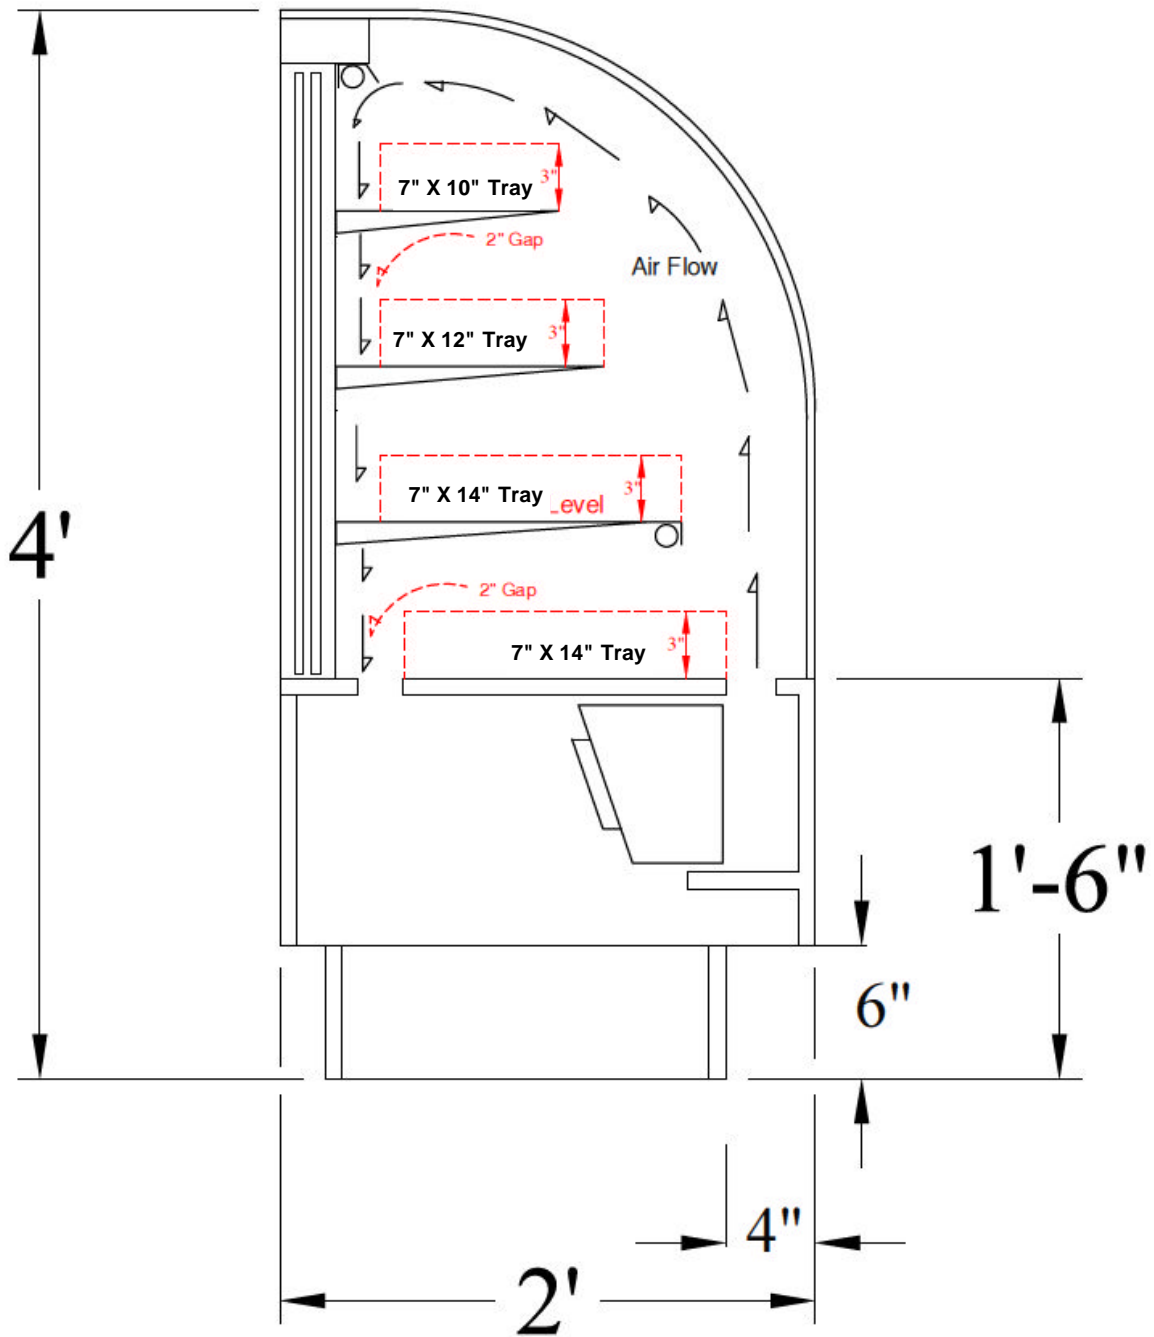

PRODUCT LOAD LEVELS

NOTE: CONFECTION SERIES DISPLAYS ARE NOT INTENDED FOR PRESENTATION OF POTENTIALLY HAZARDUS FOODS.